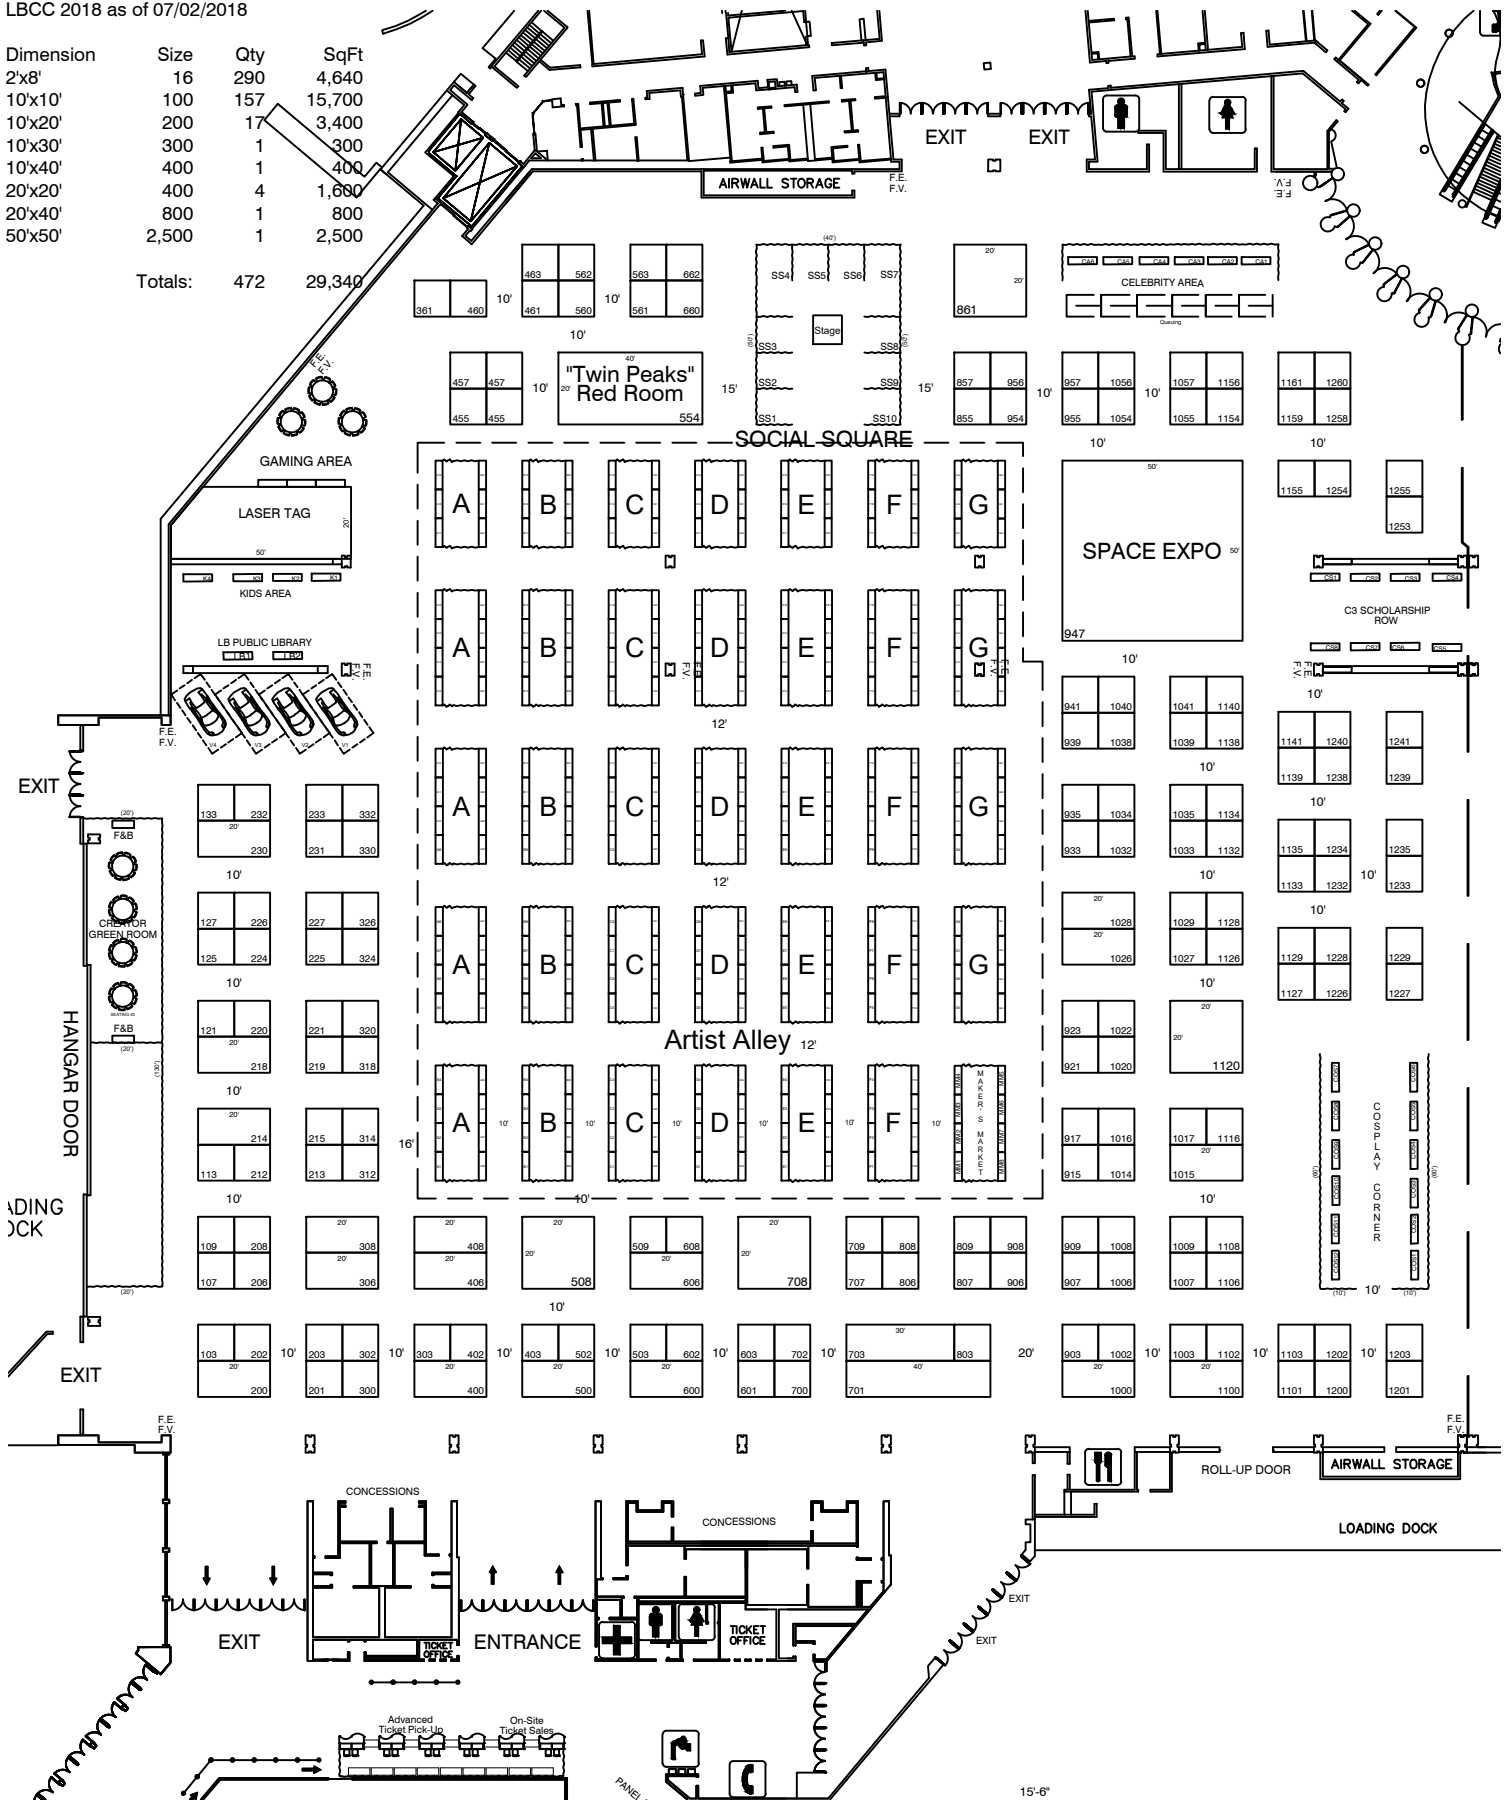

Dimension	Size	Qty	SqFt
2'x8'	16	290	4,640
10'x10'	100	157	15,700
10'x20'	200	17	3,400
10'x30'	300	1	300
10'x40'	400	1	400
20'x20'	400	4	1,600
20'x40'	800	1	800
50'x50'	2,500	1	2,500

Totals: 472 29,340

LONG BEACH COMIC CON 2018
 September 2018
 Long Beach CC - Halls B&C - Long Beach, CA