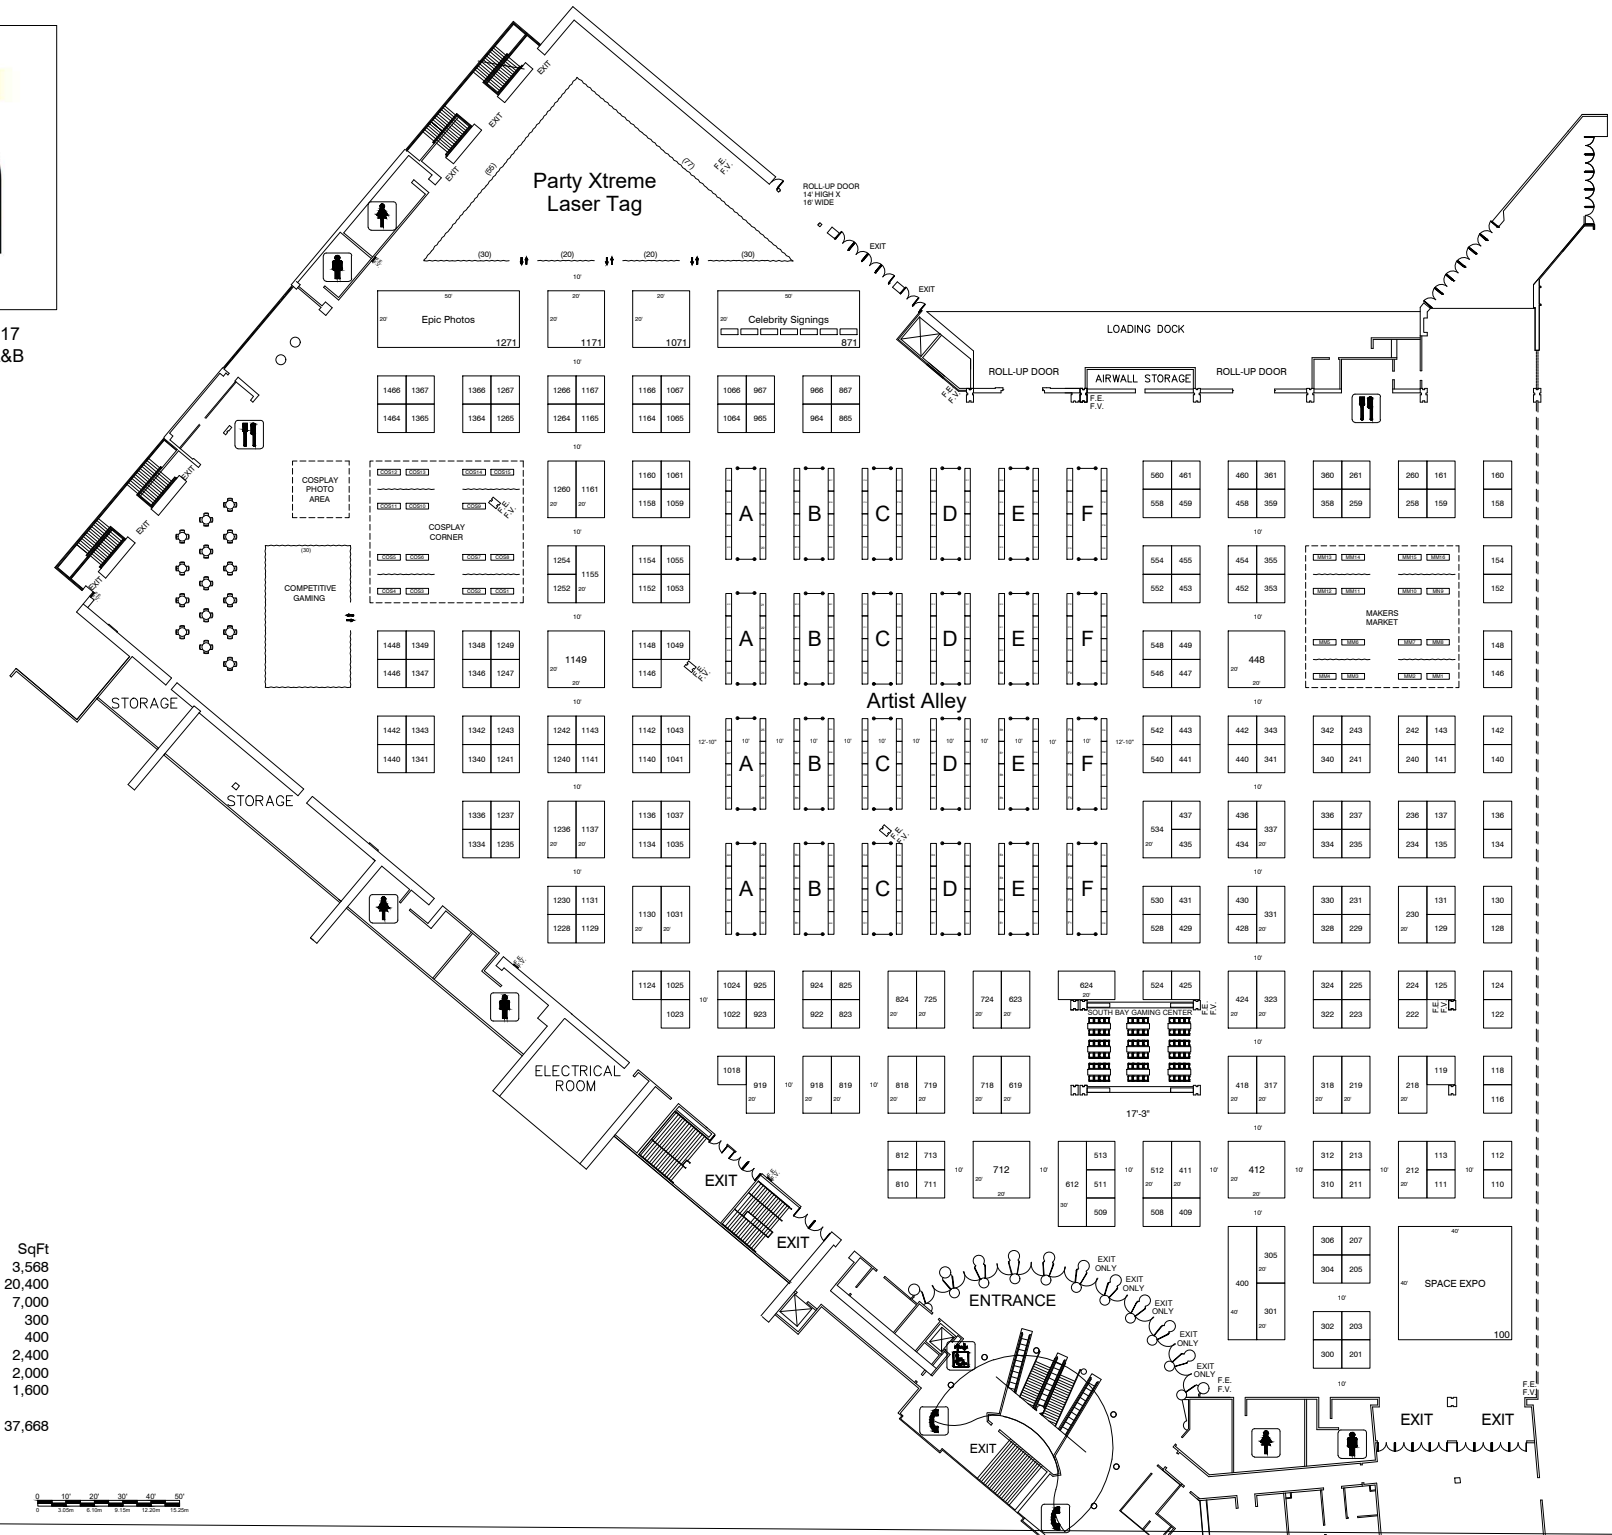

September 2 & 3 17, 2017
 Long Beach CC - Halls A&B
 Long Beach, CA

LBCC 2017 as of 08/10/2017

Dimension	Size	Qty	SqFt
2x8'	16	223	3,568
10x10'	100	204	20,400
10x20'	200	35	7,000
10x30'	300	1	300
10x40'	400	1	400
20x20'	400	6	2,400
20x50'	1,000	2	2,000
40x40'	1,600	1	1,600
Totals:	473	37,668	