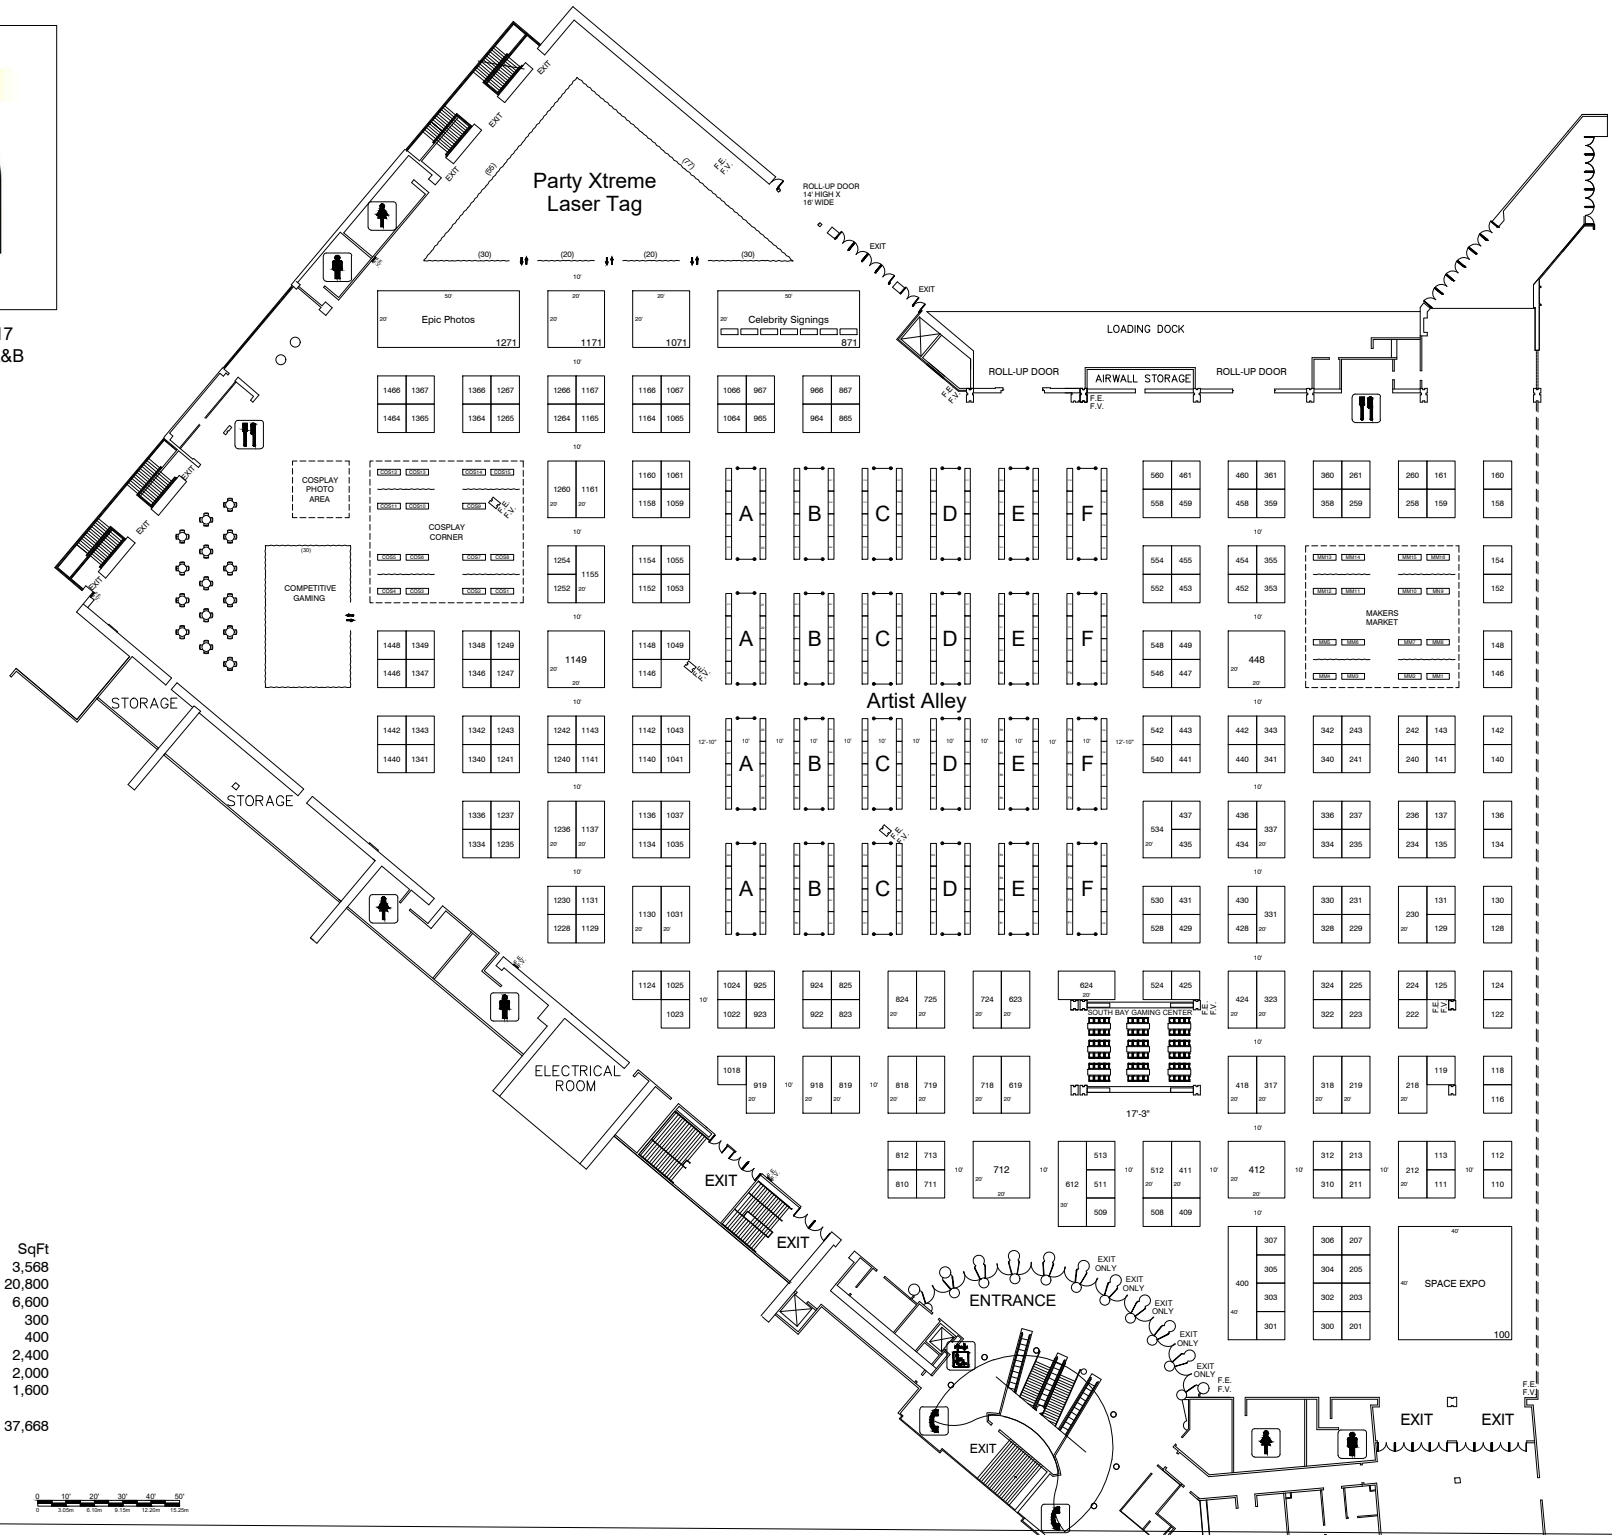

September 16 & 17, 2017
 Long Beach CC - Halls A&B
 Long Beach, CA

LBCC 2017 as of 08/08/2017

Dimension	Size	Qty	SqFt
2x8'	16	223	3,568
10x10'	100	208	20,800
10x20'	200	33	6,600
10x30'	300	1	300
10x40'	400	1	400
20x20'	400	6	2,400
20x50'	1,000	2	2,000
40x40'	1,600	1	1,600
Totals:	475		37,668