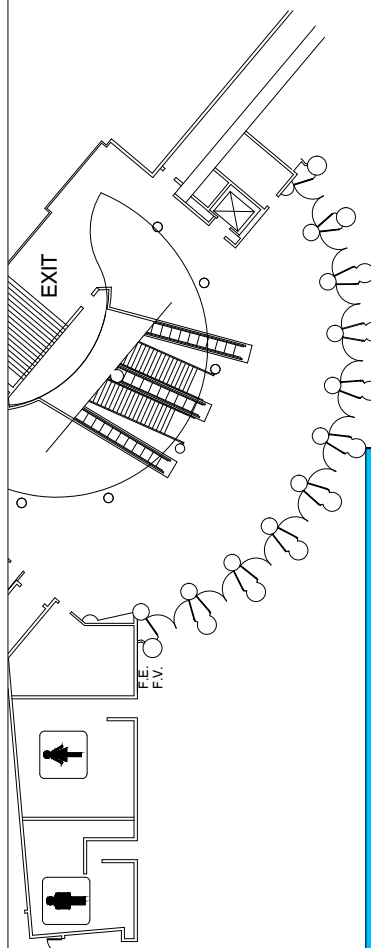

February 18 - 19, 2017
 Long Beach CC - Halls B&C
 Long Beach, CA

ZONE MOVE-IN LEGEND

■	Zone 1: 9am - 11am
■	Zone 2: 11am - 1pm
■	Zone 3: 1pm - 3pm
■	Zone 4: 4pm - 7pm

PLAN AS OF: 02/15/2017