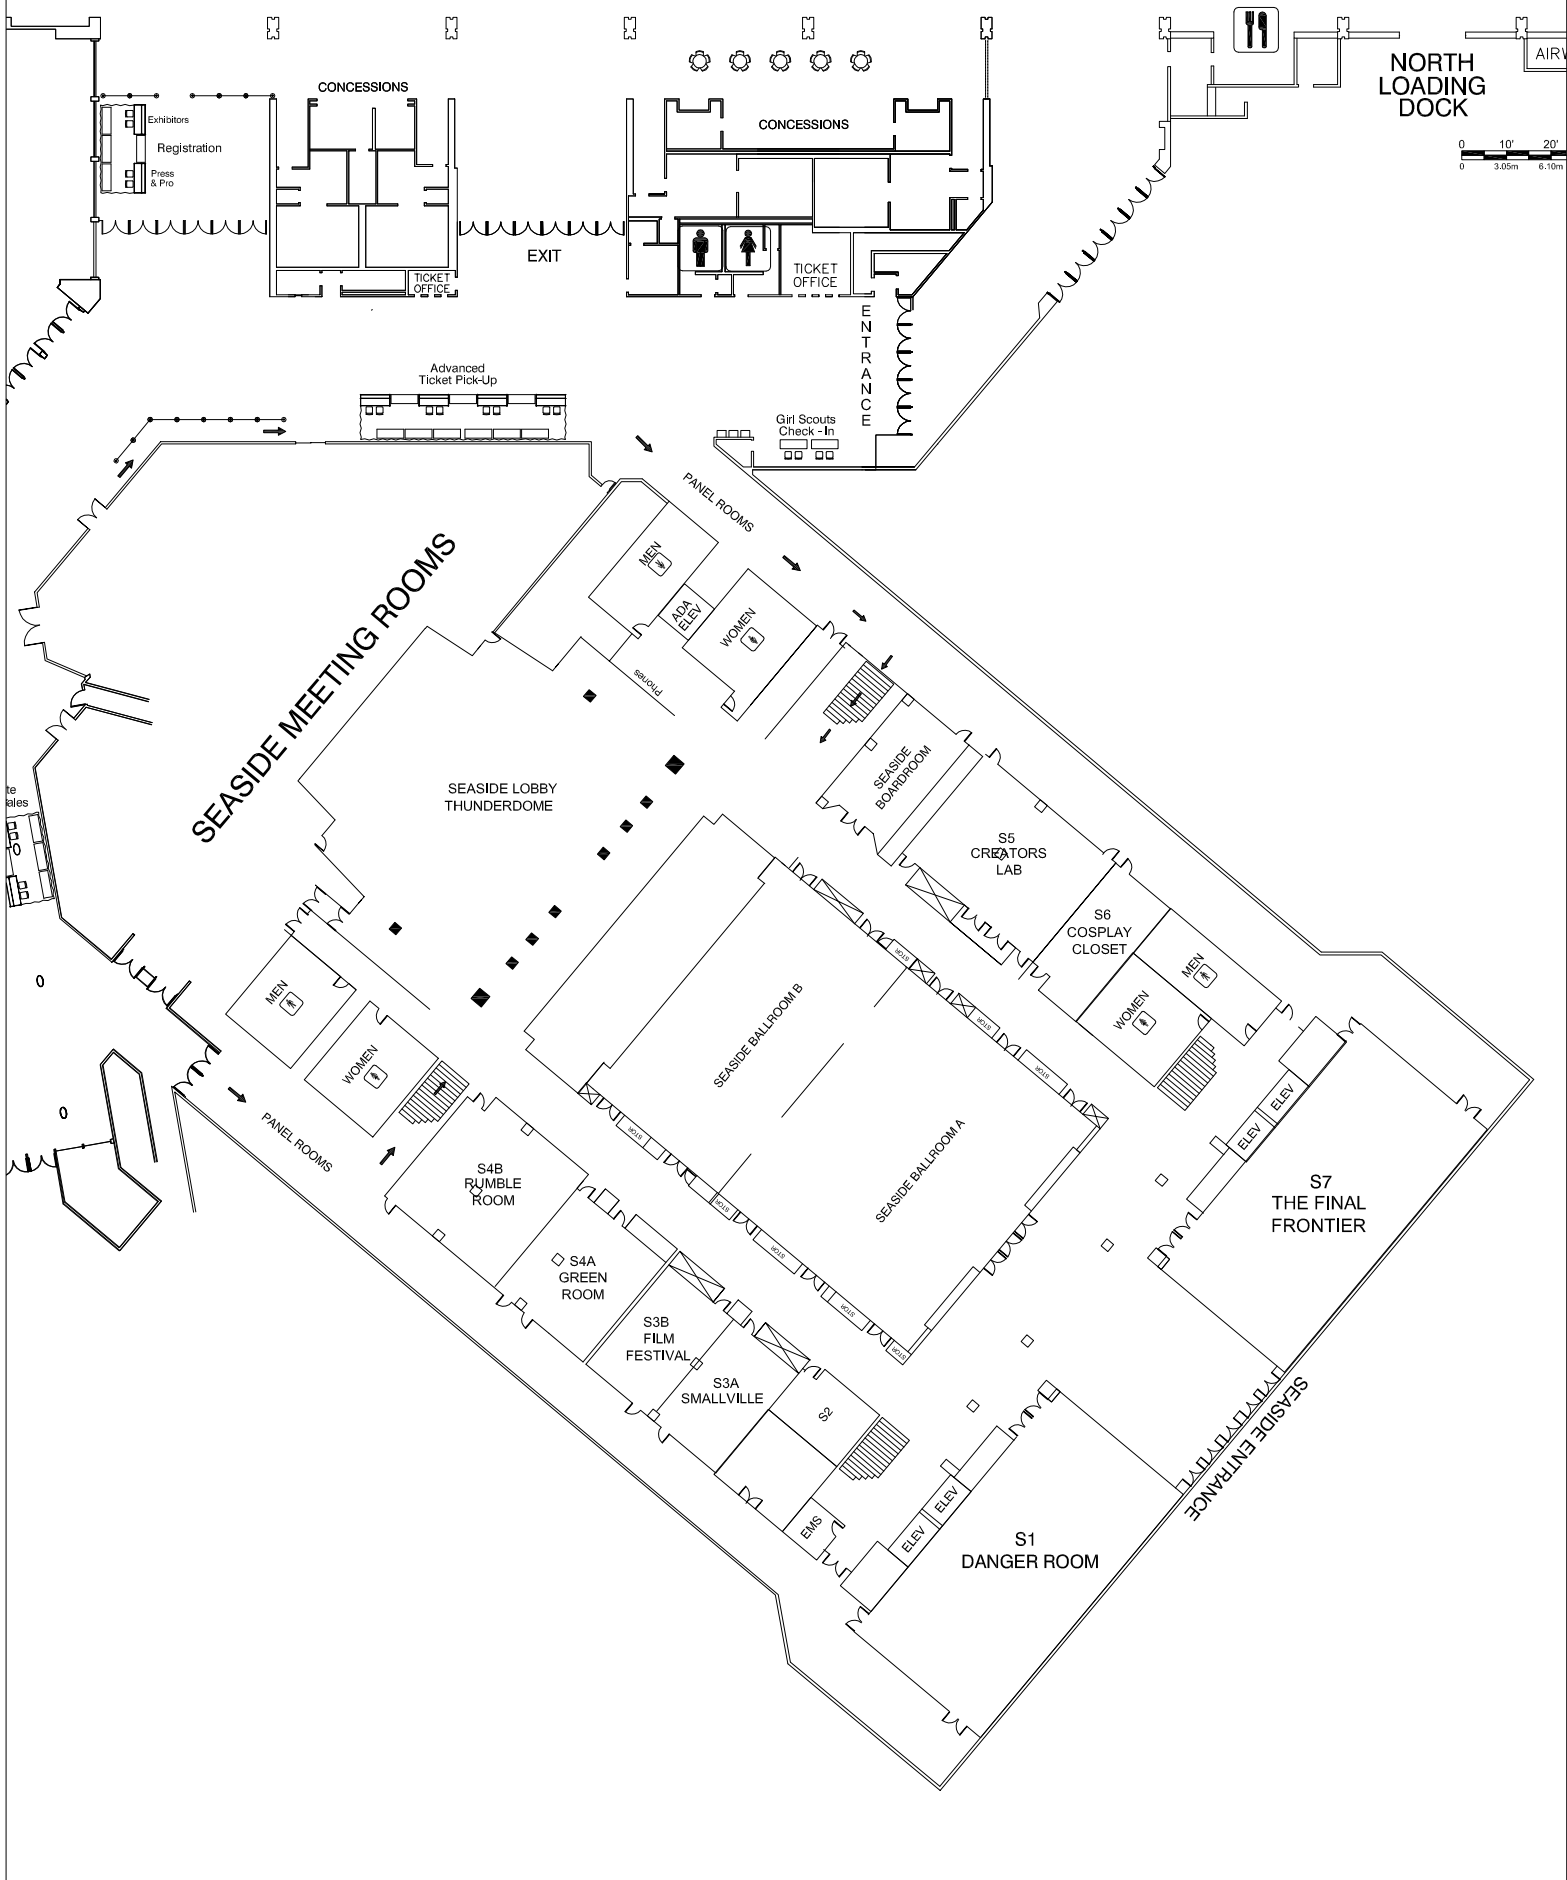

Celeb - 3	Columbia Memorial Space Center	300	303	402	503	602	603	702	800	900	903	1002	1003	1102	1100
Celeb - 2			Stranger Comics		Galaxy Press	DarkCis Promotions	Mo'You Nails	Sires Eyewear	Skybound/Supernight	Aspen Comics	Golden Apple	Terry's Comics	PRISM Comics	Empire of Collectibles	
Celeb - 1					Comcraft & Richard Starlings		Top Cow Productions				Planet Comics		F.Y.E./Transworld Entertainment		

NORTH LOADING DOCK

0 10' 20'
0 3.05m 6.10m

SEASIDE MEETING ROOMS

SEASIDE LOBBY THUNDERDOME

SEASIDE BALLROOM B

SEASIDE BALLROOM A

SEASIDE BOWLING ROOM

S5 CREATORS LAB

S6 COSPLAY CLOSET

S7 THE FINAL FRONTIER

S1 DANGER ROOM

S4B RUMBLE ROOM

S4A GREEN ROOM

S3B FILM FESTIVAL

S3A SMALLVILLE

PANEL ROOMS

TICKET OFFICE

TICKET OFFICE

ENTRANCE

Girl Scouts Check-In

EXIT

AIR

re files

3
f14